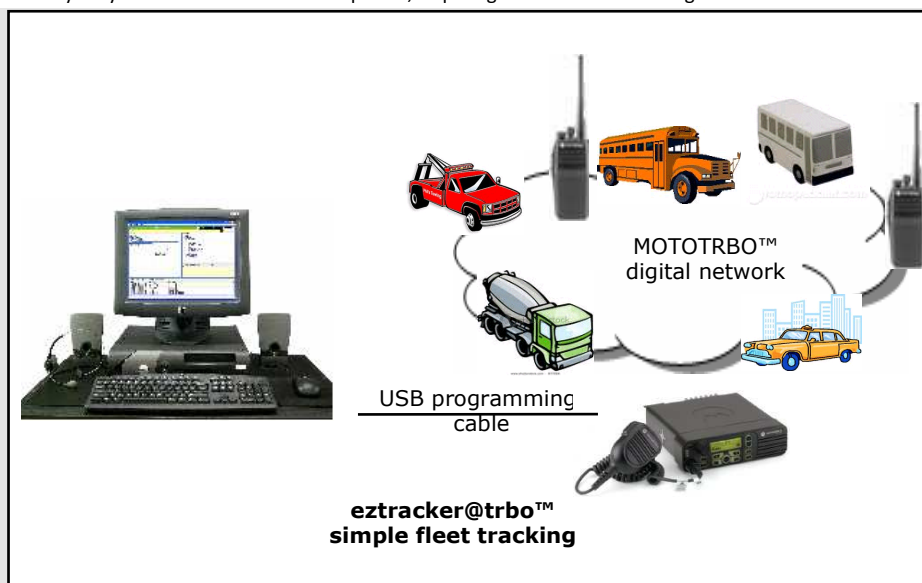

eztracker@trbo™ runs on any Microsoft Windows PC with internet access and tethered via the standard USB programming cable to a MOTOTRBO radio used as a control station. This radio can simultaneously act as a traditional base station and operated for voice calls using the microphone connected to the radio. In addition, eztracker@trbo™ can also support a second (and a 3rd one for Enhanced GPS) control station for conventional GPS revert operation to offload the GPS reporting to a data channel.

eztracker@trbo™ only displays active radios that have registered their presence, thus reducing confusion with others that are turned off or out-of-range.

It is truly easy to install and intuitive to operate, requiring minimal or no training.

Selected Features

- Single or GPS revert configuration
- Conventional, IP site connect and Capacity Plus
- Displays up to 100 subscribers
- Uses ARS for active radio presence
- Google Maps with optional live traffic
- Different views and zoom levels
- Displays radio position and speed
- Period or immediate location refresh
- Radio aliasing
- Highlight selected radio on the map
- Text a talkgroup or an individual radio
- Log all messages, and reply or forward them
- Excel-compatible logs (CVS format)
- Rapid deployment
- Direct MOTOTRBO™ radio interface

Typical Applications:

- Transportation
- Hospitality
- Education
- Other commercial markets