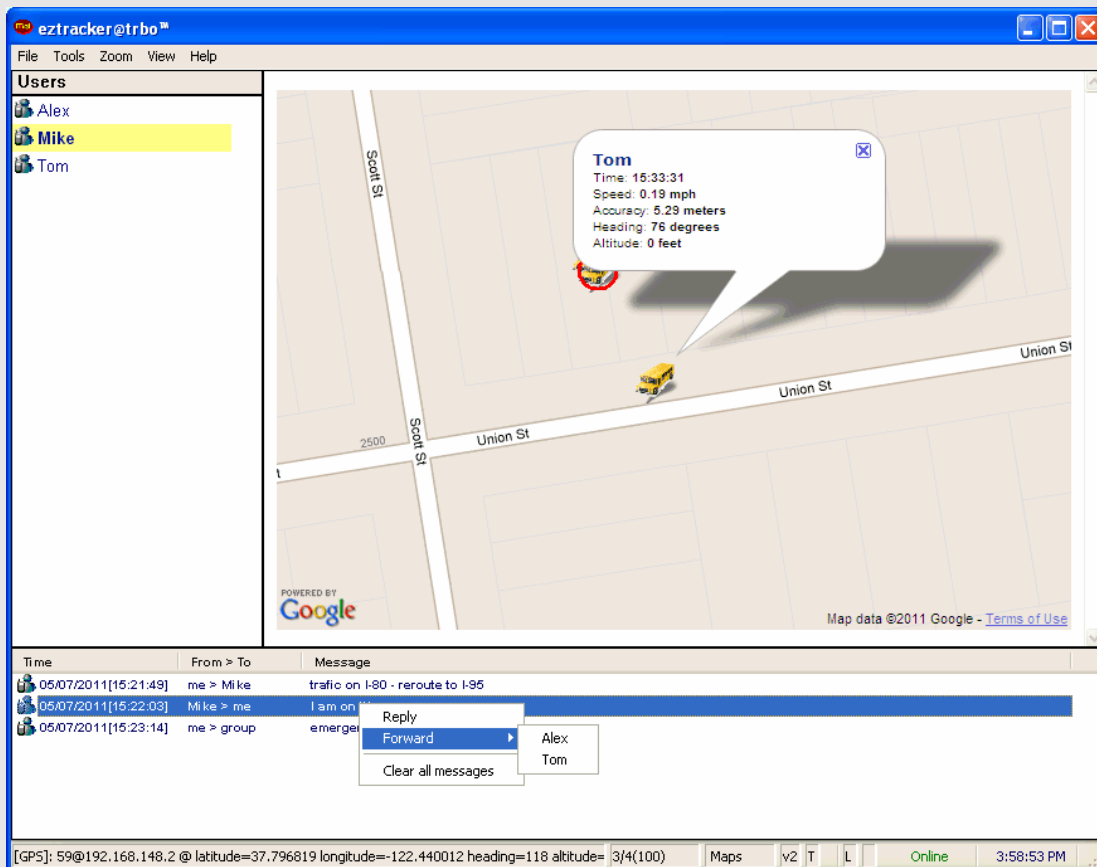

eztracker@trbo™ – MOTOTRBO™ fleet tracking and messaging

Features

- Single radio (1 slot) or dual radio configuration with GPS revert (2 slots)
- Support MOTOTRBO conventional, IP Site Connect and limited Capacity Plus
- Direct USB to radio interface for MOTOTRBO signaling
- MOTOTRBO ARS services for individual radio presence
- MOTOTRBO GPS services for location reporting
- MOTOTRBO TMS services for text messaging
- Locations displayed using Google Maps with optional live traffic information
- Support for maps, satellite, hybrid and terrain views
- Maps can be zoomed and panned
- Maps refresh is limited to a programmable time to reduce internet access
- Freeze map refresh
- Active list of radios
- Radio aliasing
- Global and individual radio reporting
- Immediate location reporting
- Highlighting on the map of selected radio
- Location recording and playback to Excel-compatible CVS format
- Application can be automatically started with Windows

Easy to deploy

- Runs on any customer Microsoft Windows PC
- Radio connection: standard MOTOTRBO™ mobile USB programming cable

Configurations:

- Normal: 25 subscribers
- Enhanced: 100 subscribers and GPS revert
- Advanced: 200 subscribers and GPS revert
- Trial: 3 radios and GPS revert

Professional services:

- Customizations available for special requirements

TABLETmedia, Inc.
3035 Scott Street
San Francisco, CA 94123
Tel: +1 (415) 567-8100
Fax: +1 (415) 567-1362

<http://www.tabletmedia.com> - 2/12
Copyright © 2001-2012 TABLETmedia, Inc. – All rights reserved.
TABLETmedia eztracker@trbo™, phone@trbo™, text@trbo™,
iTalkie™ and iFon™ are trademarks of TABLETmedia, Inc.
All other trademarks belong to their respective companies.